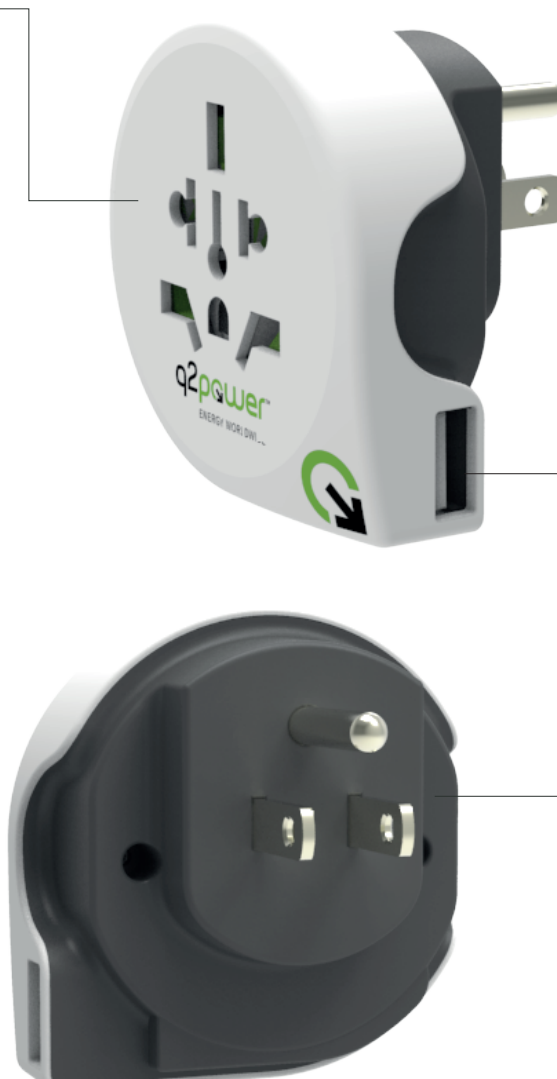

#### INPUT

PATENTED SAFETY MECHANISM

AUSTRALIA/CHINA

2-POLE

3-POLE

BRAZIL

3-POLE

UK

2-POLE

3-POLE

CH

3-POLE

USA

2-POLE

3-POLE

ITALY

3-POLE

EUROPE

2-POLE

3-POLE

USB PORT

OUTPUT

PLUG STANDARD B

Besides the USA, nearly other 50 countries around the globe have the socket standard that accepts the 3-pole USA plug, which is the plug standard B.